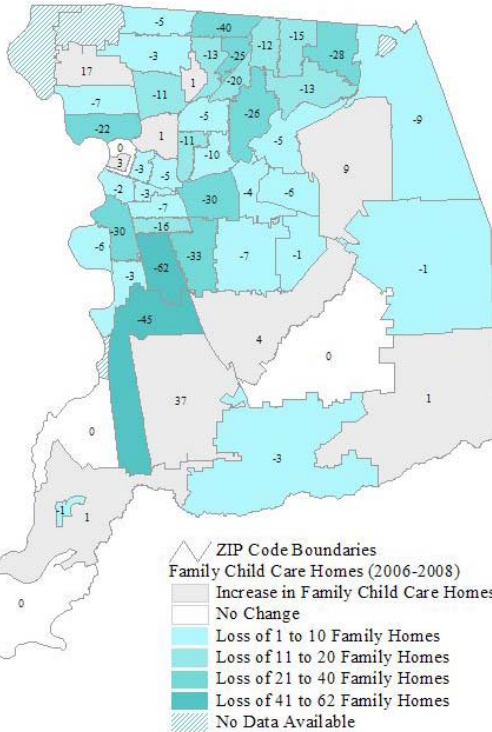

# Decrease in Family Child Care Homes 2006-2010

## Family Child Care Homes 2006-2008

## Family Child Care Homes 2006-2010

	Total	95608	95610	95615	95621	95624	95626	95628	95630	95632	95638	95641	95652	95655	95660	95662	95670	95673	95680	95683	95690	95693	95742	95757	95758	95811
Family Homes 2006	2,816	75	73	0	110	140	19	55	90	42	3	0	1	24	86	59	117	37	1	5	1	3	1	25	206	0
Family Homes 2008	2,342	49	58	0	98	144	14	42	81	39	4	0	2	18	73	31	112	34	0	4	2	3	10	62	161	0
Family Homes 2010	1,875	48	54	0	60	90	11	33	82	33	3	1	0	14	54	29	88	16	0	8	1	5	14	62	131	1
Decrease 06-10	-941	-27	-19	0	-50	-50	-8	-22	-8	-9	0	1	-1	-10	-32	-30	-29	-21	-1	3	0	2	13	37	-75	1

## Child Care Centers 2006-2010

	Total	95608	95610	95615	95621	95624	95626	95628	95630	95632	95638	95652	95655	95660	95662	95670	95673	95680	95683	95690	95693	95742	95757	95758	95811	95814
Centers 2006	689	48	28	1	14	30	2	19	30	8	0	1	2	13	22	35	4	0	4	1	0	0	1	21	0	19
Centers 2008	481	21	18	1	6	22	2	13	19	9	0	0	1	11	12	21	4	0	4	1	0	1	1	19	1	16
Centers 2010	477	21	19	1	6	21	1	14	20	8	0	0	1	10	11	20	3	0	2	1	1	1	4	22	2	15
Decrease 06-10	-212	-27	-9	0	-8	-9	-1	-5	-10	0	0	-1	-1	-3	-11	-15	-1	0	-2	0	1	1	3	1	2	-4