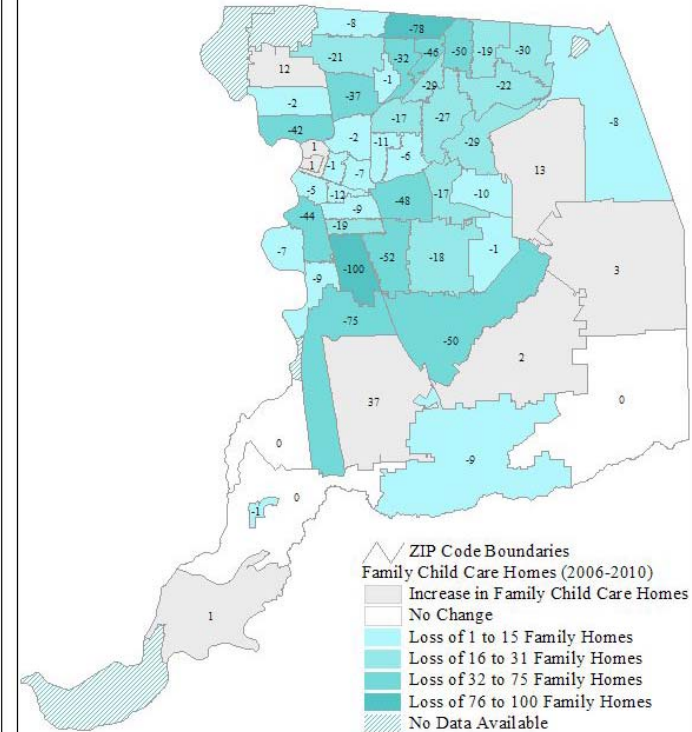

# Decrease in Family Child Care Homes 2006-2010

## Family Child Care Homes 2006-2008

## Family Child Care Homes 2006-2010

	Total	95608	95610	95615	95621	95624	95626	95628	95630	95632	95638	95641	95652	95655	95660	95662	95670	95673	95680	95683	95690	95693	95742	95757	95758	95811
Family Homes 2006	2,816	75	73	0	110	140	19	55	90	42	3	0	1	24	86	59	117	37	1	5	1	3	1	25	206	0
Family Homes 2008	2,342	49	58	0	98	144	14	42	81	39	4	0	2	18	73	31	112	34	0	4	2	3	10	62	161	0
Family Homes 2010	1,875	48	54	0	60	90	11	33	82	33	3	1	0	14	54	29	88	16	0	8	1	5	14	62	131	1
Decrease 06-10	-941	-27	-19	0	-50	-50	-8	-22	-8	-9	0	1	-1	-10	-32	-30	-29	-21	-1	3	0	2	13	37	-75	1

## Child Care Centers 2006-2010

	Total	95608	95610	95615	95621	95624	95626	95628	95630	95632	95638	95652	95655	95660	95662	95670	95673	95680	95683	95690	95693	95742	95757	95758	95811	95814
Centers 2006	689	48	28	1	14	30	2	19	30	8	0	1	2	13	22	35	4	0	4	1	0	0	1	21	0	19
Centers 2008	481	21	18	1	6	22	2	13	19	9	0	0	1	11	12	21	4	0	4	1	0	1	1	19	1	16
Centers 2010	477	21	19	1	6	21	1	14	20	8	0	0	1	10	11	20	3	0	2	1	1	1	4	22	2	15
Decrease 06-10	-212	-27	-9	0	-8	-9	-1	-5	-10	0	0	-1	-1	-3	-11	-15	-1	0	-2	0	1	1	3	1	2	-4