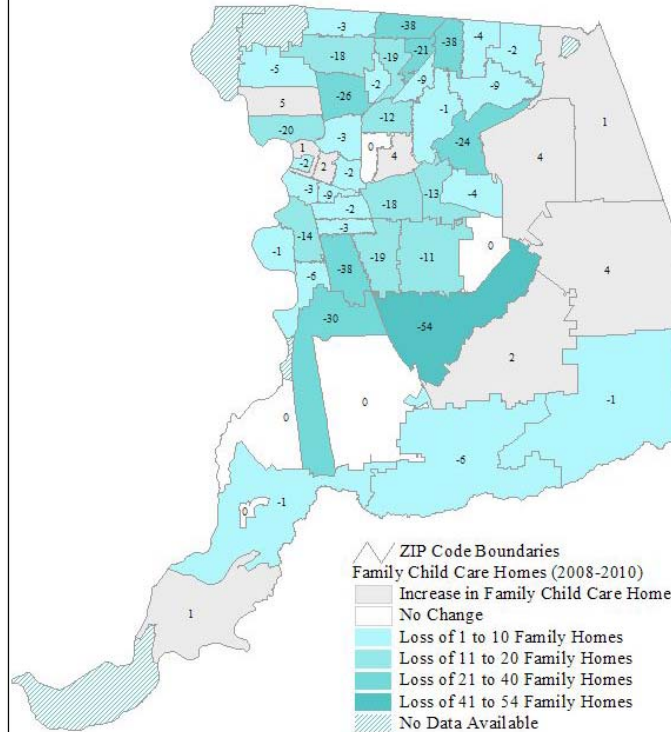

# Decrease in Family Child Care Homes 2006-2010

## Family Child Care Homes 2006-2008

## Family Child Care Homes 2006-2010

	Total	95608	95610	95615	95621	95624	95626	95628	95630	95632	95638	95641	95652	95655	95660	95662	95670	95673	95680	95683	95690	95693	95742	95757	95758	95811
Family Homes 2006	2,816	75	73	0	110	140	19	55	90	42	3	0	1	24	86	59	117	37	1	5	1	3	1	25	206	0
Family Homes 2008	2,342	49	58	0	98	144	14	42	81	39	4	0	2	18	73	31	112	34	0	4	2	3	10	62	161	0
Family Homes 2010	1,875	48	54	0	60	90	11	33	82	33	3	1	0	14	54	29	88	16	0	8	1	5	14	62	131	1
Decrease 06-10	-941	-27	-19	0	-50	-50	-8	-22	-8	-9	0	1	-1	-10	-32	-30	-29	-21	-1	3	0	2	13	37	-75	1