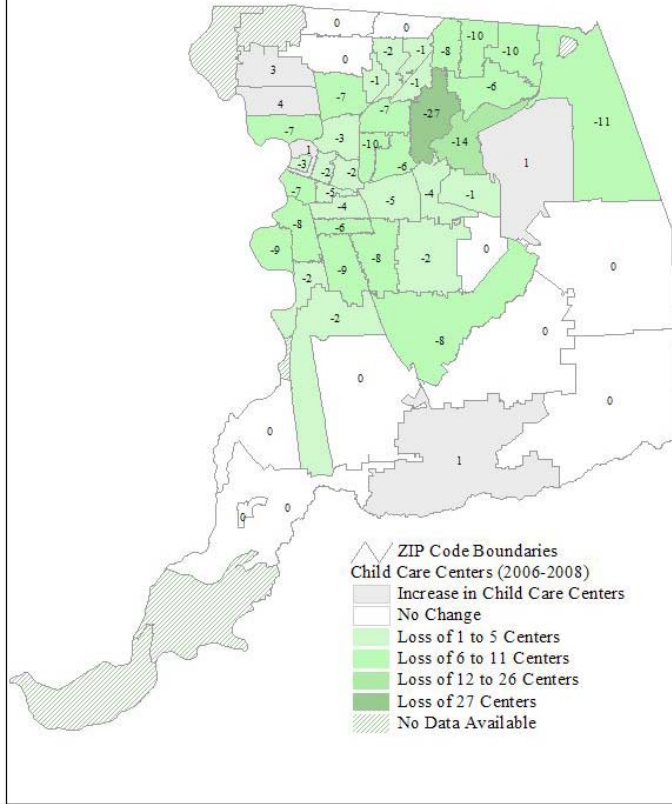

Decrease in Child Care Centers 2006-2010

Child Care Centers 2006-2008