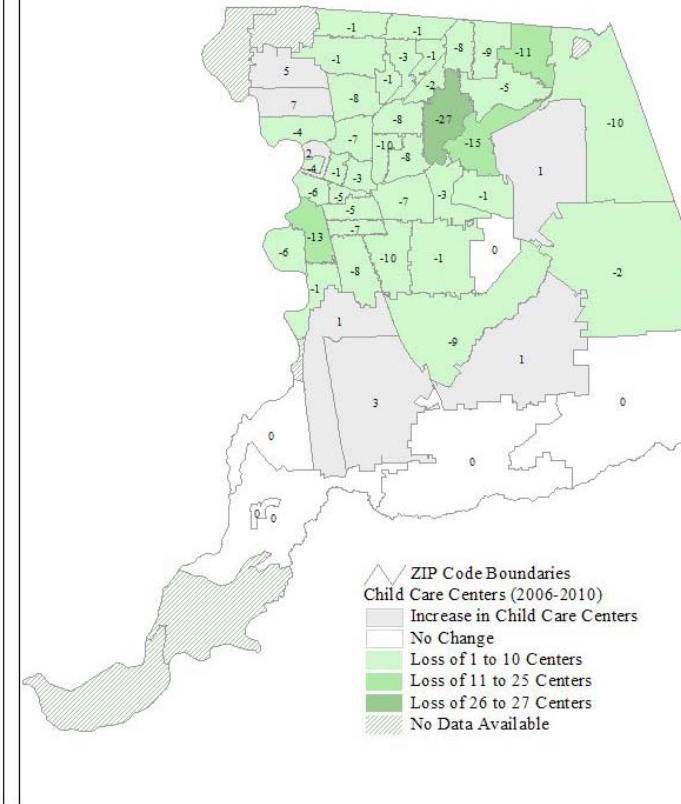

Child Care Centers 2006-2010

	Total	95608	95610	95615	95621	95624	95626	95628	95630	95632	95638	95652	95655	95660	95662	95670	95673	95680	95683	95690	95693	95742	95757	95758	95811	95814
Centers 2006	689	48	28	1	14	30	2	19	30	8	0	1	2	13	22	35	4	0	4	1	0	0	1	21	0	19
Centers 2008	481	21	18	1	6	22	2	13	19	9	0	0	1	11	12	21	4	0	4	1	0	1	1	19	1	16
Centers 2010	477	21	19	1	6	21	1	14	20	8	0	0	1	10	11	20	3	0	2	1	1	1	4	22	2	15
Decrease 06-10	-212	-27	-9	0	-8	-9	-1	-5	-10	0	0	-1	-1	-3	-11	-15	-1	0	-2	0	1	1	3	1	2	-4

	95815	95816	95817	95818	95819	95820	95821	95822	95823	95824	95825	95826	95827	95828	95829	95830	95831	95832	95833	95834	95835	95838	95841	95842	95843	95864
Centers 2006	20	10	14	20	10	20	21	33	36	22	20	14	14	23	7	0	18	6	19	2	2	17	5	7	10	16
Centers 2008	17	8	9	13	8	16	14	25	27	16	10	9	10	15	5	0	9	4	12	6	5	10	4	6	10	10
Centers 2010	13	9	9	14	7	15	13	20	28	15	10	7	11	13	6	0	12	5	15	9	7	9	3	6	9	8
Decrease 06-10	-7	-1	-5	-6	-3	-5	-8	-13	-8	-7	-10	-7	-3	-10	-1	0	-6	-1	-4	7	5	-8	-2	-1	-1	-8