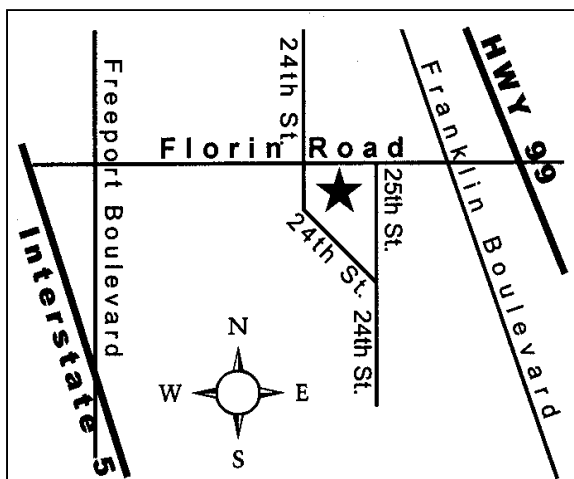

Directions To The Susie Gaines-Mitchell Building - DHA:

Directions from I-5: Take Florin Road East exit. After crossing 24th Street, watch for the Susie Gaines-Mitchell Building - DHA on your right at 2450 Florin Road.

Directions from Hwy. 99: Take Florin Road West exit. After crossing 25th Street, watch for the Susie Gaines-Mitchell Building - DHA on your left at 2450 Florin Road.